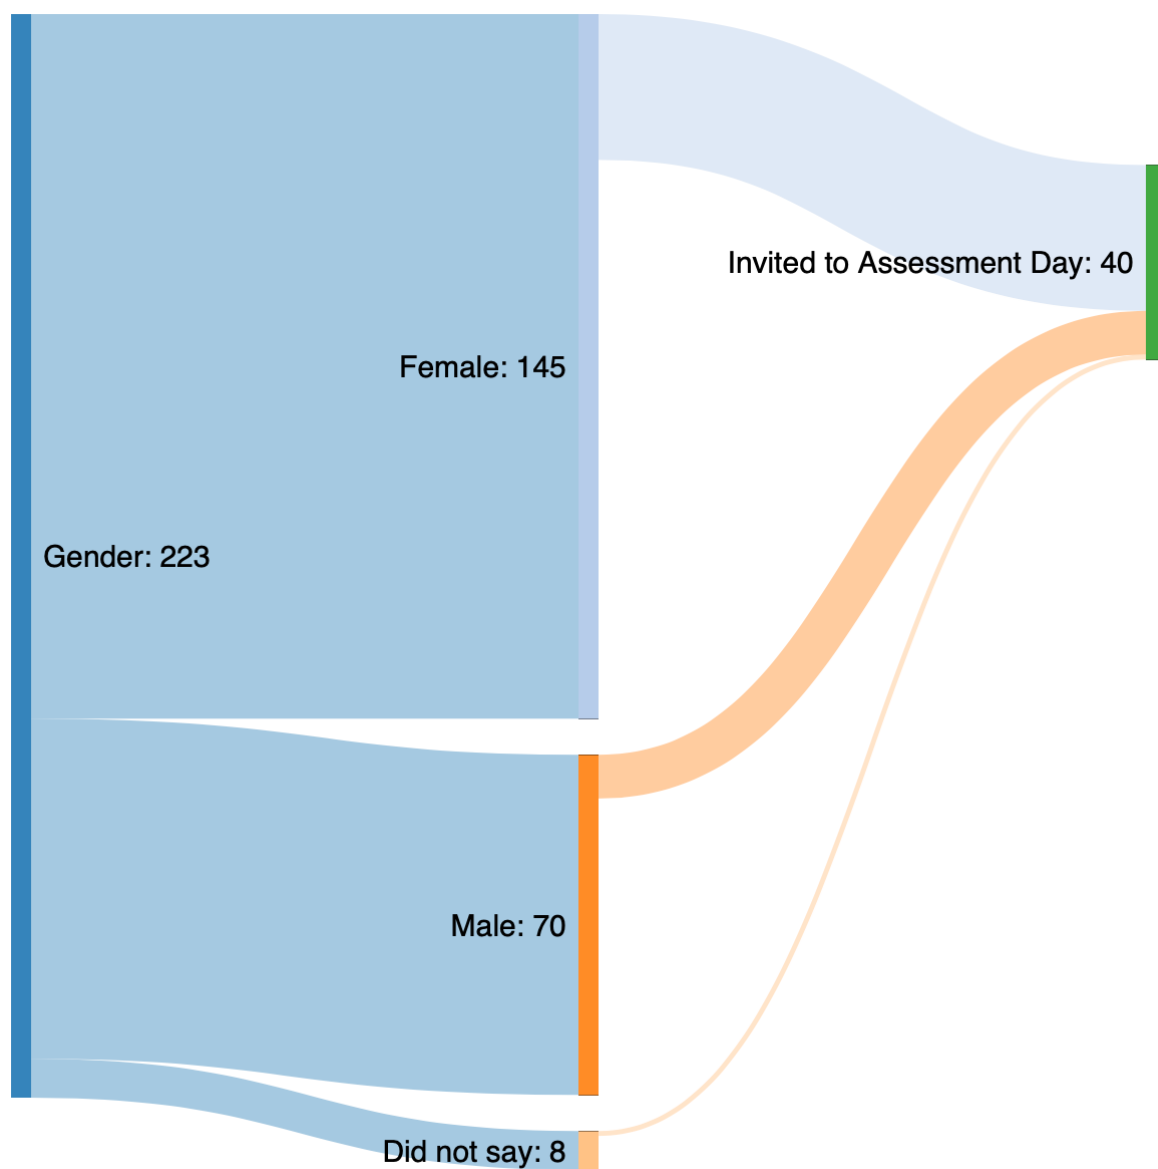

GENDER

	Male	Female	Did not say
Applicants	70	145	8
Invited to Assessment Day	9	30	1
Interviewed	3	6