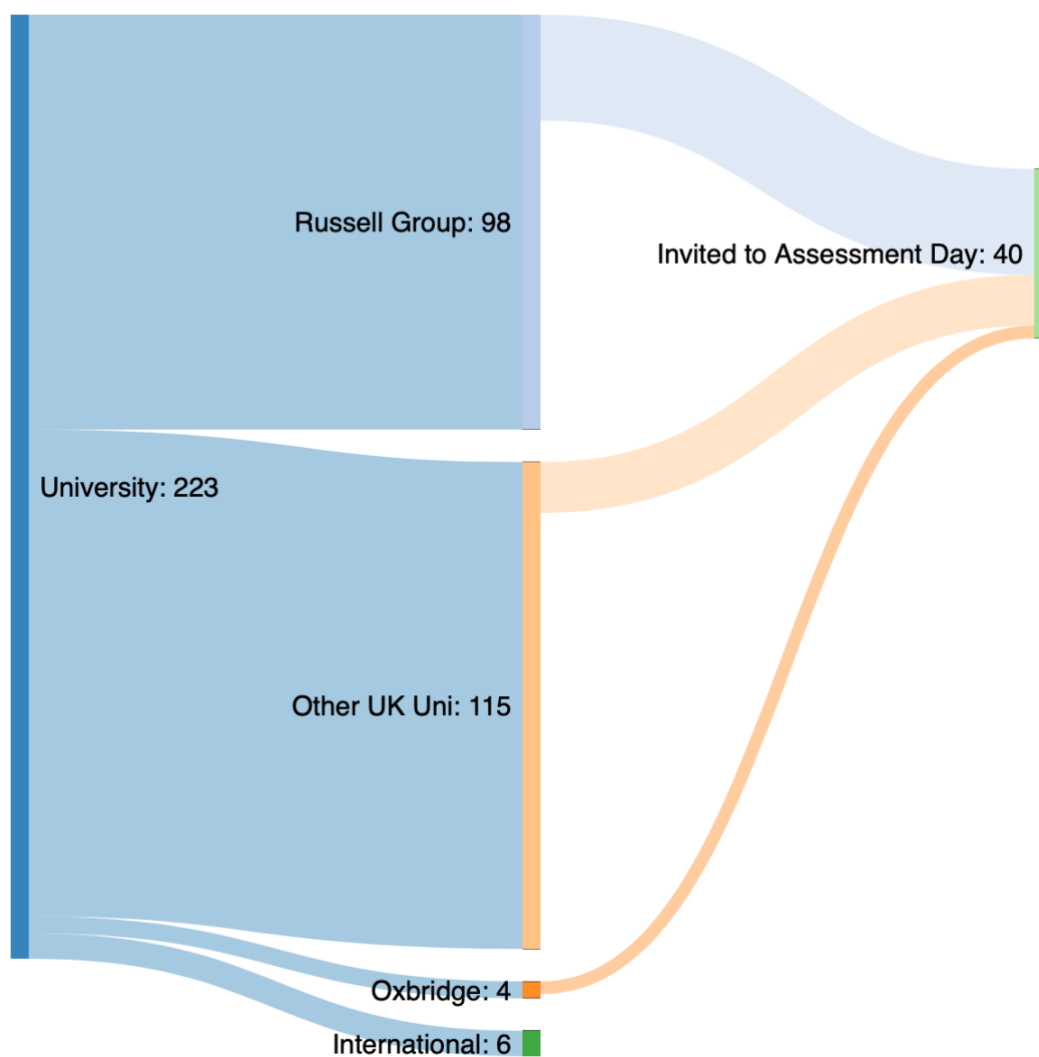

18 ST JOHN STREET CHAMBERS: PUPILLAGE APPLICATION DATA 2020

In 2020, there were 223 applicants for pupillage. Two family pupillages and one criminal pupillage were available.

All four members of the Recruitment Committee marked all 223 applications. All applications were anonymised such that the markers had no idea of the identity, age or gender of the applicant.

Are you registered disabled?

	Yes	No	Did not say
Applicants	5	203	15
Invited to Assessment Day	3	34	2
Interviewed	1	8	

ETHNICITY

	White	Asian	Mixed	Black	Chinese /Other	Did not say
Applicants	144	28	21	7	3	20
Invited to Assessment Day	28	2	3	1	1	5
Interviewed	8	1				

BAME WOMEN

	BAME Woman	Not a BAME woman	Did not say
Applicants	43	163	17
Invited to Assessment Day	6	30	4
Interviewed	1	8	

UNIVERSITY

Undergraduate institution type

	Oxbridge	Russell Group	Other UK	International
Applicants	4	98	115	6
Invited to Assessment Day	3	25	12	
Interviewed	1	5	3	