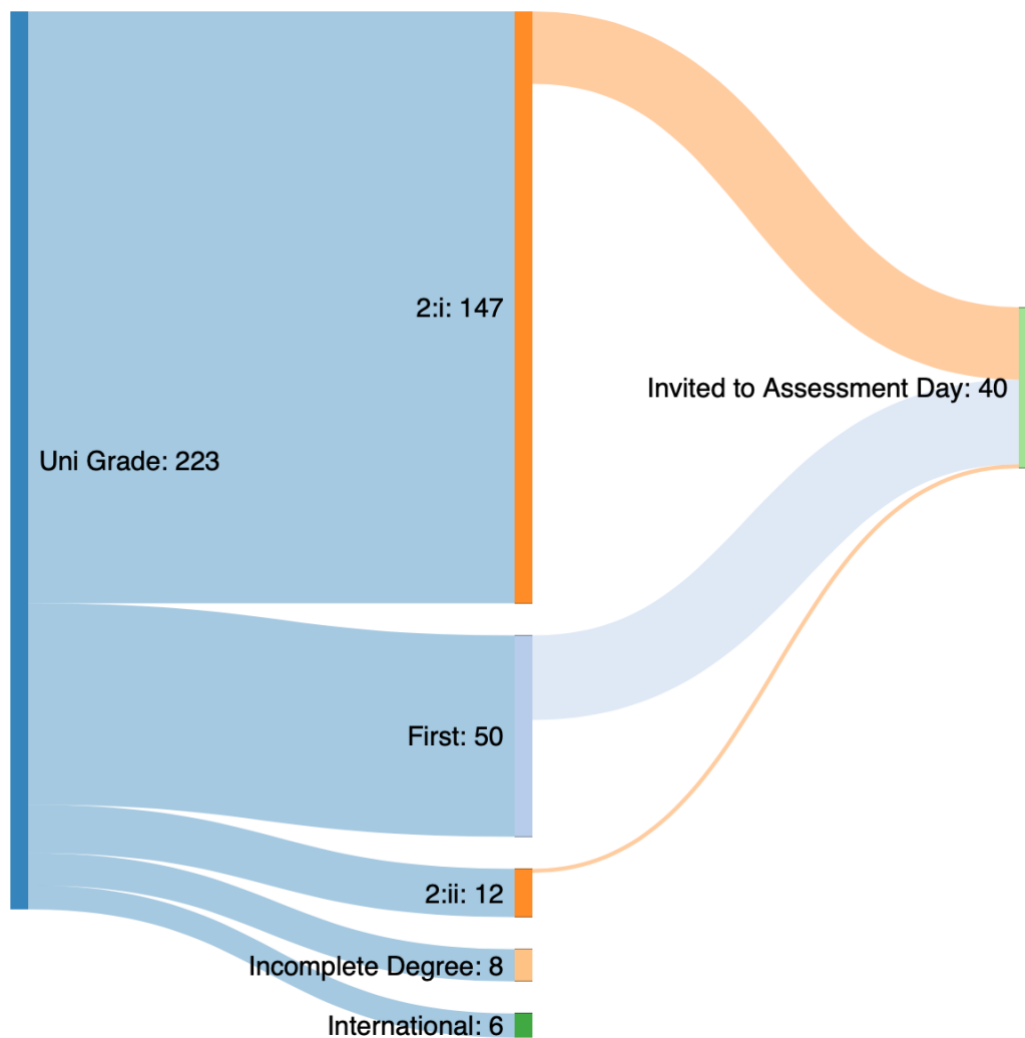

18 ST JOHN STREET CHAMBERS: PUPILLAGE APPLICATION DATA 2020

In 2020, there were 223 applicants for pupillage. Two family pupillages and one criminal pupillage were available.

All four members of the Recruitment Committee marked all 223 applications. All applications were anonymised such that the markers had no idea of the identity, age or gender of the applicant.

BAME WOMEN

	BAME Woman	Not a BAME woman	Did not say
Applicants	43	163	17
Invited to Assessment Day	6	30	4
Interviewed	1	8	

UNIVERSITY

Undergraduate institution type

	Oxbridge	Russell Group	Other UK	International
Applicants	4	98	115	6
Invited to Assessment Day	3	25	12	
Interviewed	1	5	3	

Undergraduate grade as reported or predicted

	First	2:i	2:ii	Incomplete	Other
Applicants	50	147	12	8	6
Invited to Assessment Day	21	18	1		
Interviewed	5	4			

Summary of Applicants' Grades

Oxbridge: First	1	0.4%
Oxbridge: 2:i	3	1.3%
Oxbridge: 2:ii	0	0.0%
Oxbridge: Incomplete	0	0.0%
Russell Group: First	24	10.3%
Russell Group: 2:i	68	29.2%
Russell Group: 2:ii	5	2.1%
Russell Group: Incomplete	1	0.4%
Other UK Uni: First	25	10.7%
Other UK Uni: 2:i	76	32.6%
Other UK Uni: 2:ii	7	3.0%
Other UK Uni: Incomplete	7	3.0%
International University	6	2.6%