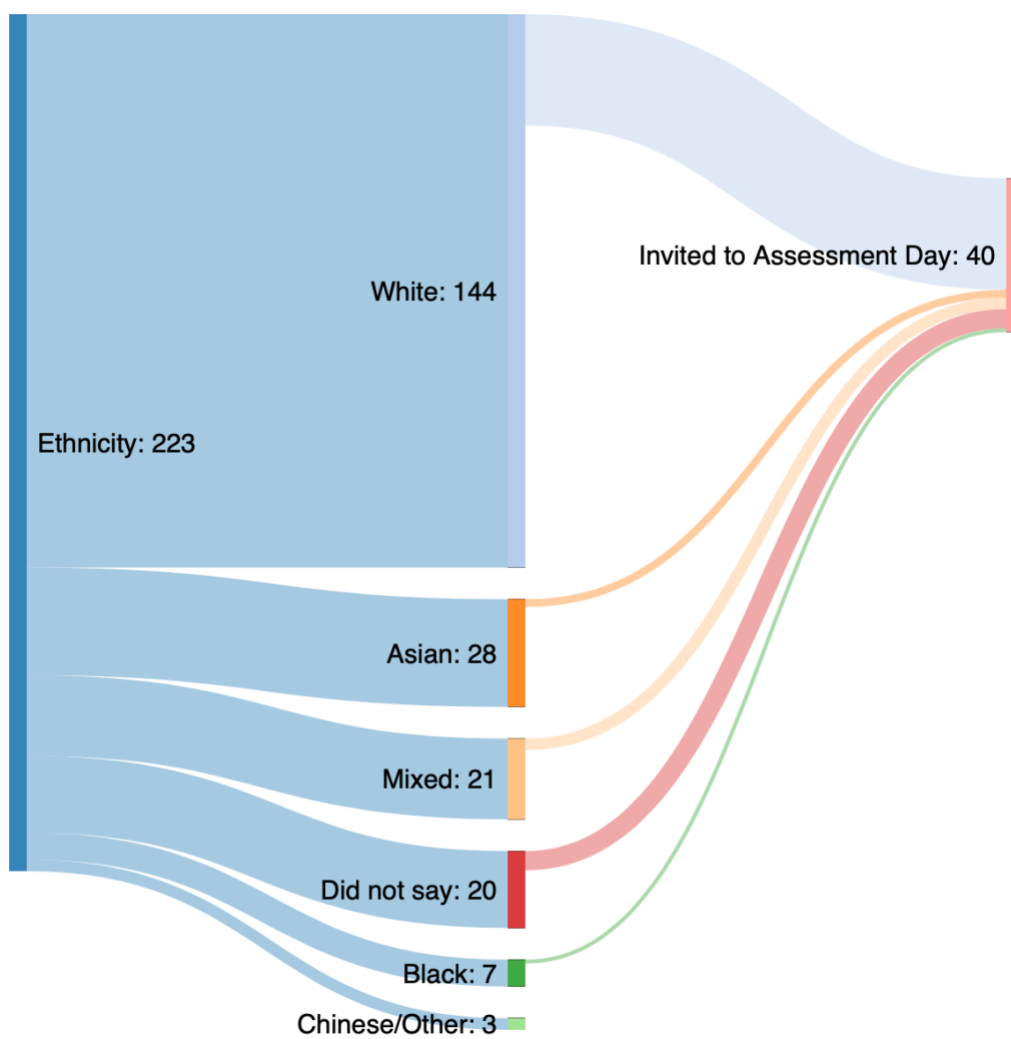

ETHNICITY

	White	Asian	Mixed	Black	Chinese /Other	Did not say
Applicants	144	28	21	7	3	20
Invited to Assessment Day	28	2	3	1	1	5
Interviewed	8	1